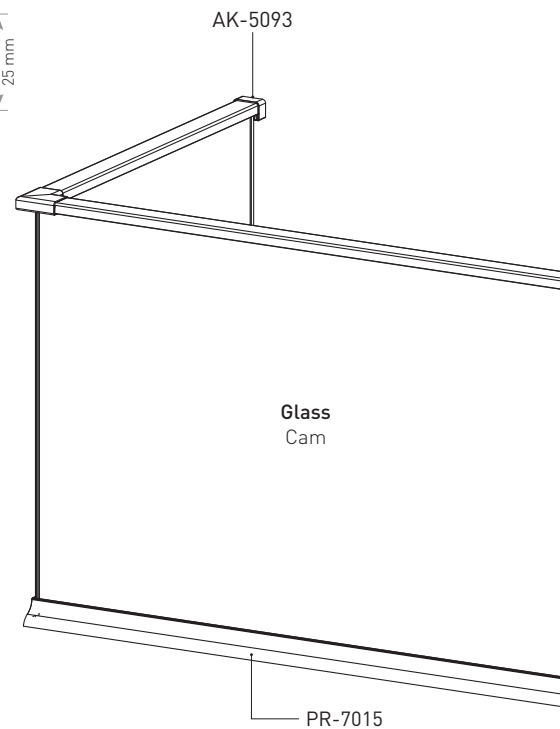

AK-5165

AK-5093

AK-5027K

Glass Model Railing
Camlı Model

Profile and Accessory Alternatives / Sistem Alternatifleri

ADJUSTABLE & STABLE HANDRAIL BRACKETS

HAREKETLİ ve SABİT MAFSALLAR

x3
BTS-VP4219
AK-5001
Adjustable Connector of Column to Handrail
Hareketli Mafsallı Yarım Ay Takım