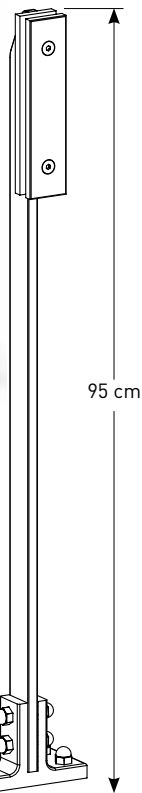

Glass Model Railing
Camlı Model

The Profiles and Accessories Shown in the System / Sistemde Gösterilen Profil ve Aksesuarlar

Horizontal Safety Line
Railing
Yatay Emniyet Hatlı Model

AK-5175

AK-5165

AK-5093

Glass Model Railing
Camlı Model

AK-5027K

The Profiles and Accessories Shown in the System / Sistemde Gösterilen Profil ve Aksesuarlar

Glass Model Railing
Camlı Model

PR-8184

PR-6728

AK-FT10

AK-5027K

AK-5185

The Profiles and Accessories Shown in the System / Sistemde Gösterilen Profil ve Aksesuarlar

Glass Model Railing
Camlı Model

AK-5191

AK-5165

AK-5093

AK-5104

PR-7610

AK-5027K

AK-5093

PR-7610

AK-5191

The Profiles and Accessories Shown in the System / Sistemde Gösterilen Profil ve Aksesuarlar

Glass Model Railing
Camlı Model

AK-5184

PR-2108
Thickness 2.5 mm