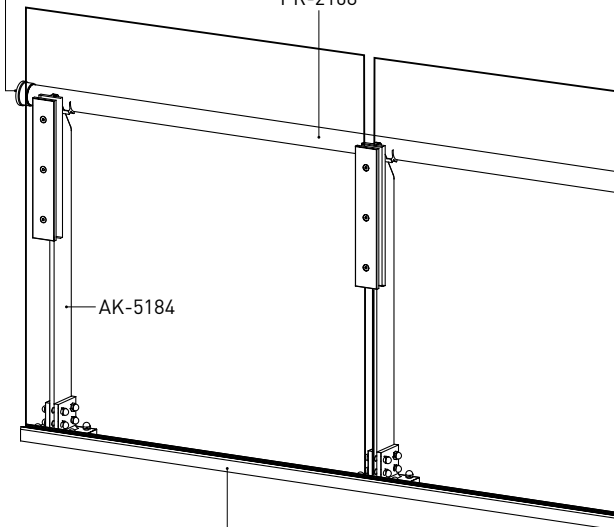

AK-5008

PR-2108

AK-5184

PR-8184