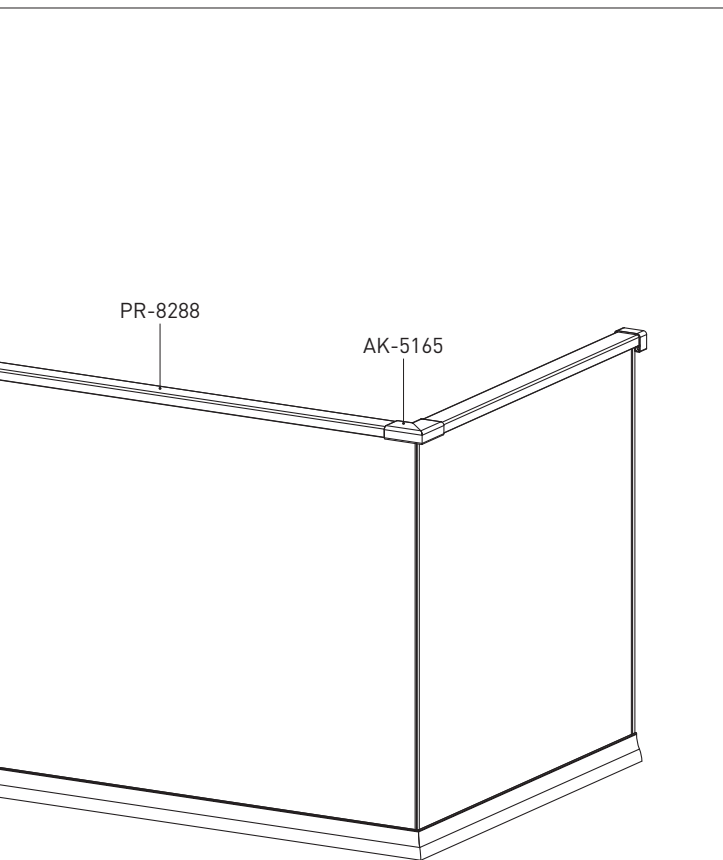

AK-5165

AK-5093

AK-5027K

Glass Model Railing
Camlı Model

Profile and Accessory Alternatives / Sistem Alternatifleri

ADJUSTABLE & STABLE HANDRAIL BRACKETS

HAREKETLİ ve SABİT MAFSALLAR

x3
BTS-VP4219
AK-5001
Adjustable Connector of Column to Handrail
Hareketli Mafsallı Yarım Ay Takım