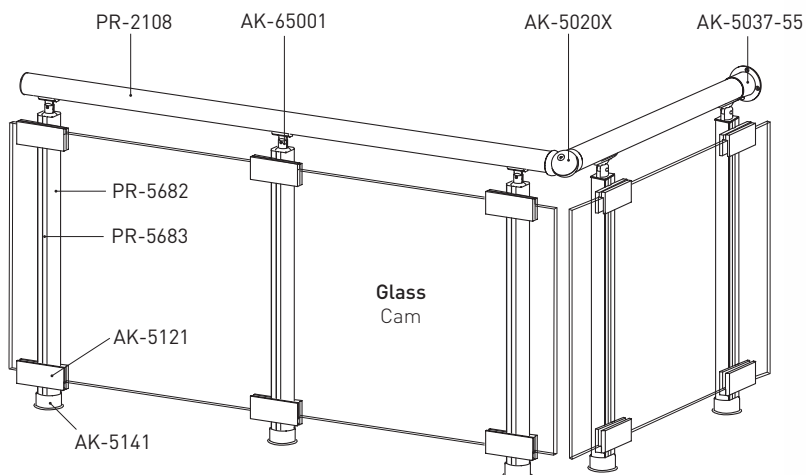

Profile and Accessory Alternatives / Sistem Alternatifleri

PR-5682

PR-5683

AK-5027K

PR-8337

Glass Model Railing Camlı Model

The Profiles and Accessories Shown in the System / Sistemde Gösterilen Profil ve Aksesuarlar