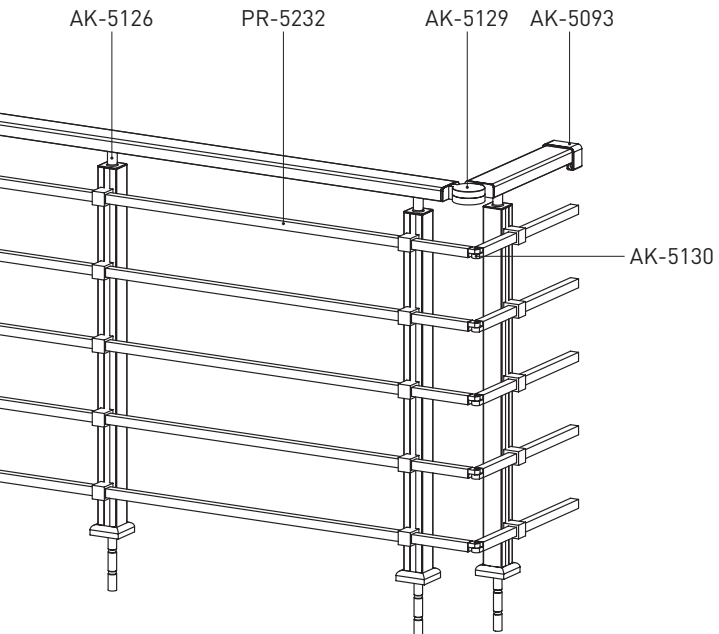

AK-5126

PR-5232

AK-5129

AK-5093

AK-5130