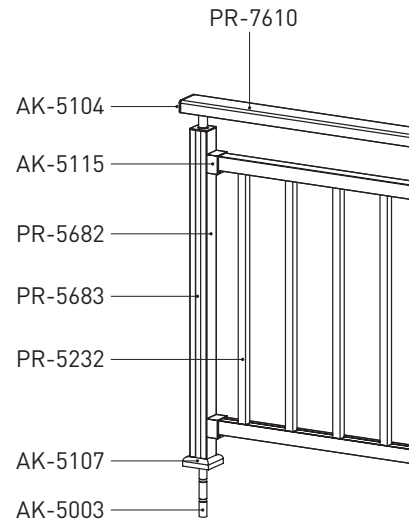

Profile and Accessory Alternatives / Sistem Alternatifleri

Vertical Safety Line Railing
Dikey Emniyet Hatlı Model

AK-5093

PR-5682

PR-5683

PR-7610

PR-6862

PR-4228