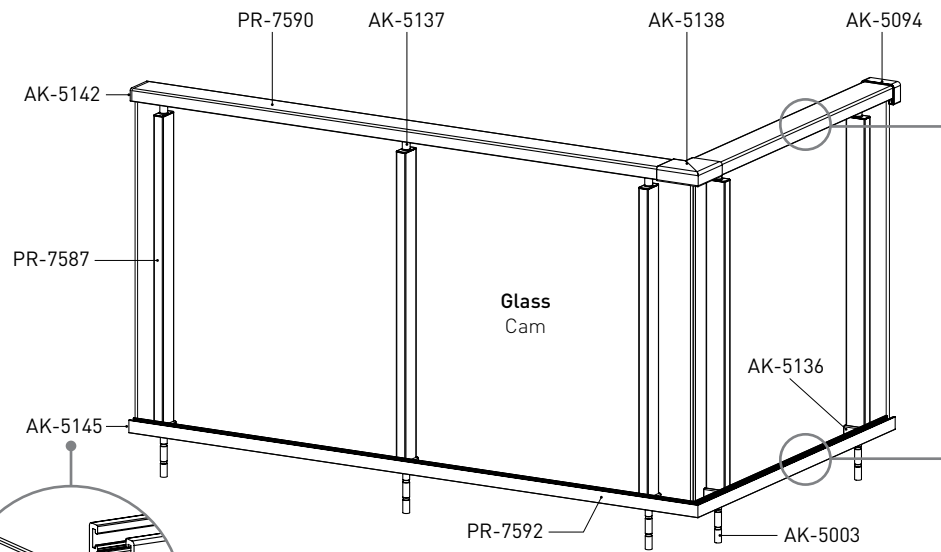

Glass Model Railing
Camlı Model

The Profiles and Accessories Shown in the System / Sistemde Gösterilen Profil ve Aksesuarlar

AK-5137

AK-5136

AK-5003

AK-5138

AK-5094

AK-5142

Glass Model Railing
Camlı Model

The Profiles and Accessories Shown in the System / Sistemde Gösterilen Profil ve Aksesuarlar

Horizontal Safety Line
Railing
Yatay Emniyet Hatlı Model

AK-5175

AK-5165

AK-5093