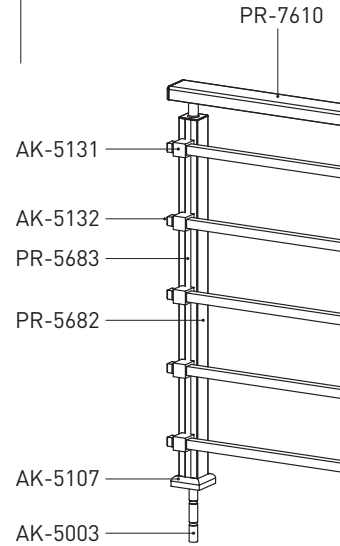

Horizontal Safety Line Railing

Yatay Emniyet Hatlı Model

AK-5129

AK-5093

PR-5682

PR-5683

PR-7610

PR-5232