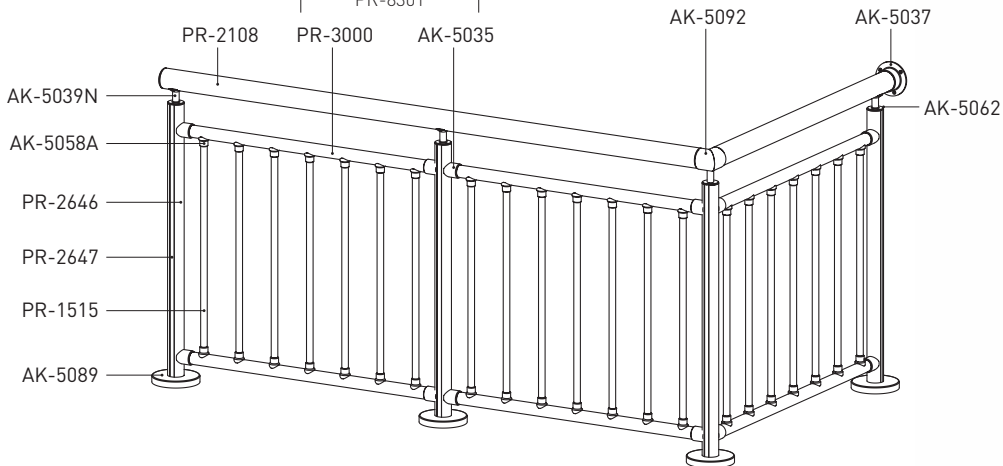

PR-3442
Thickness 2 mm

PR-5202
Thickness 2 mm

PR-3000-D

PR-5006

PR-6060

PR-8301

Glass Model Railing Camlı Model

The Profiles and Accessories Shown in the System / Sistemde Gösterilen Profil ve Aksesuarlar