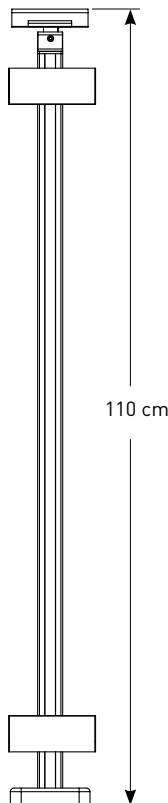

Glass Model Railing
Camlı Model

The Profiles and Accessories Shown in the System / Sistemde Gösterilen Profil ve Aksesuarlar

Horizontal Safety Line
Railing
Yatay Emniyet Hatlı Model

AK-5175

AK-5165

AK-5093

Glass Model Railing
Camlı Model

AK-5027K

The Profiles and Accessories Shown in the System / Sistemde Gösterilen Profil ve Aksesuarlar

Glass Model Railing
Camlı Model

PR-8184

PR-6728

AK-FT10

AK-5027K

AK-5185

The Profiles and Accessories Shown in the System / Sistemde Gösterilen Profil ve Aksesuarlar

Glass Model Railing
Camlı Model

AK-5191

AK-5165

AK-5093

AK-5104

PR-7610

AK-5027K

AK-5093

PR-7610

AK-5191

The Profiles and Accessories Shown in the System / Sistemde Gösterilen Profil ve Aksesuarlar

Glass Model Railing
Camlı Model

AK-5184

PR-2108
Thickness 2.5 mm