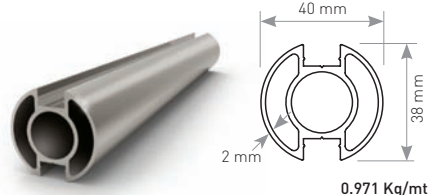

0.971 Kg/mt

PR-4566

40Ø Dikme Profil
40Ø Post Profile