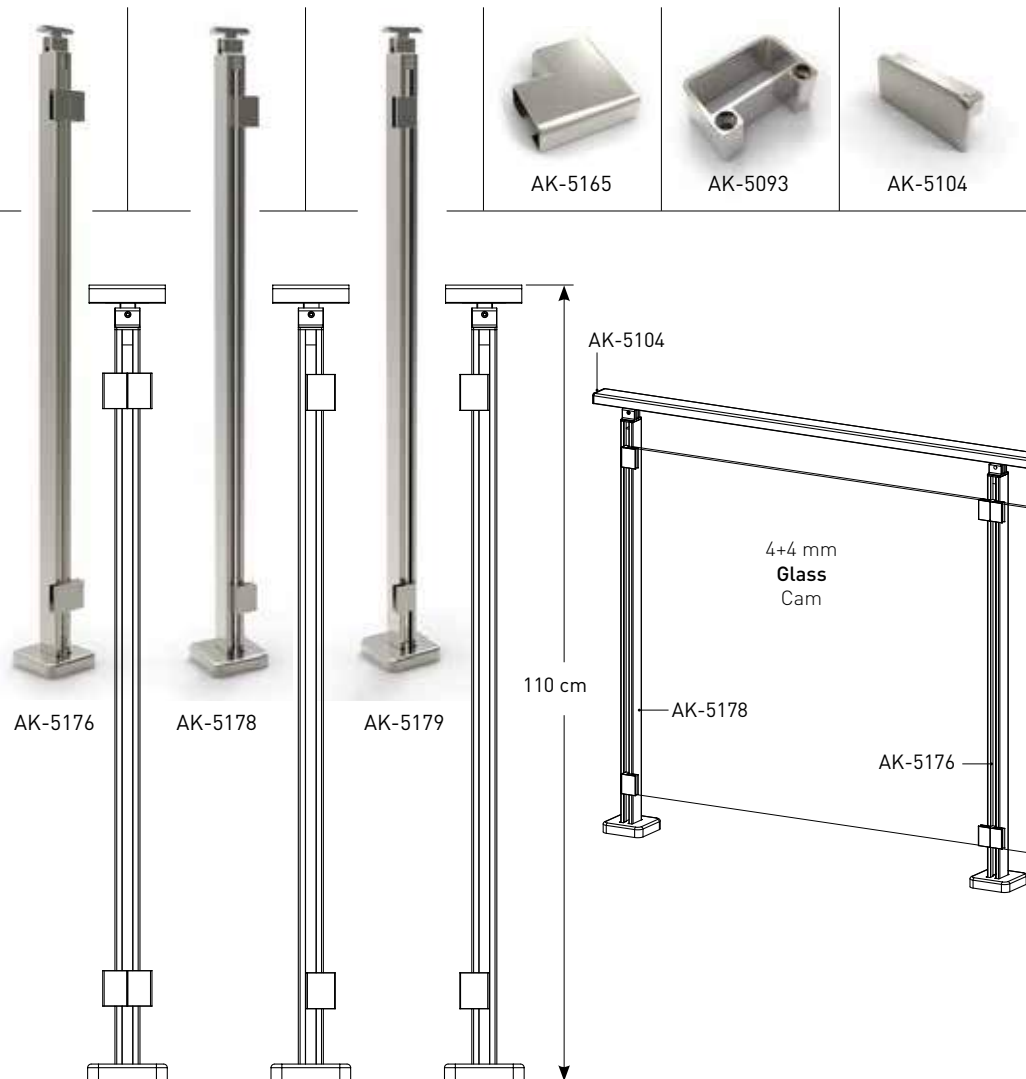

Glass Model Railing
Camlı Model

The Profiles and Accessories Shown in the System / Sistemde Gösterilen Profil ve Aksesuarlar

Horizontal Safety Line
Railing
Yatay Emniyet Hatlı Model

AK-5175

AK-5165

AK-5093

AK-5104

AK-5130

AK-5132

110 cm

PR-7610

PR-5232

ETA
Certified

AK-5027K

The Profiles and Accessories Shown in the System / Sistemde Gösterilen Profil ve Aksesuarlar

Glass Model Railing
Camlı Model

The Profiles and Accessories Shown in the System / Sistemde Gösterilen Profil ve Aksesuarlar