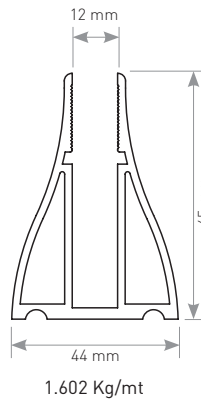

AK-5165

AK-5093

AK-5027K

Glass Model Railing
Camlı Model

Profile and Accessory Alternatives / Sistem Alternatifleri

ADJUSTABLE & STABLE HANDRAIL BRACKETS

HAREKETLİ ve SABİT MAFSALLAR

x3
BTS-VP4219
AK-5001
Adjustable Connector of Column to Handrail
Hareketli Mafsallı Yarım Ay Takım