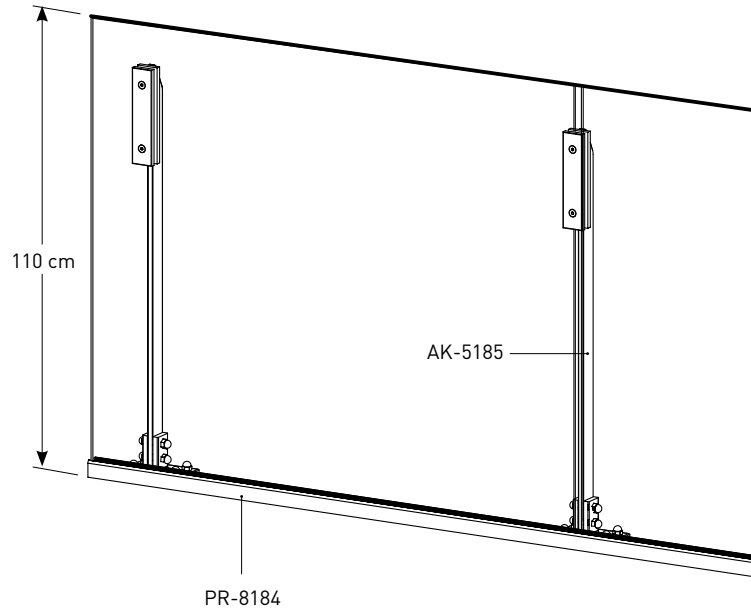

The Profiles and Accessories Shown in the System / Sistemde Gösterilen Profil ve Aksesuarlar

Glass Model Railing
Camlı Model