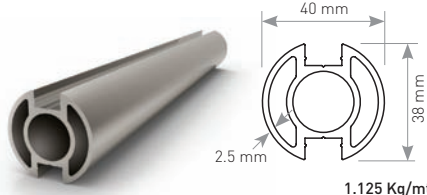

40x40 Single Channel Square Post
25X50 Tek Kanallı Kare Dikme

0.983 Kg/mt

PR-7587

25X50 Rectangle Post
25X50 Dikme

1.261 Kg/mt

PR-8385

Heavy Duty 25x50 Rectangular Post
25X50 Dikme

1.125 Kg/mt