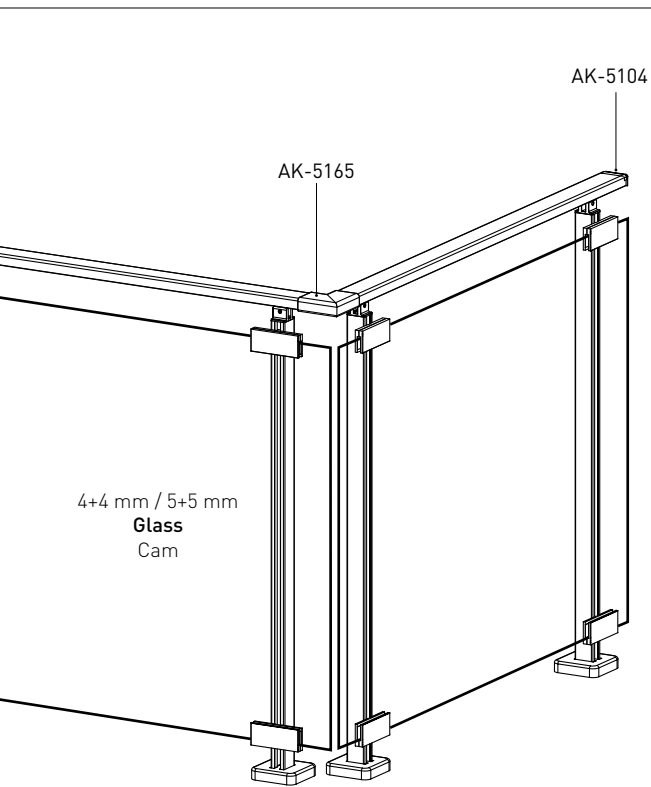

AK-5027K

AK-5093

PR-7610

AK-5191

The Profiles and Accessories Shown in the System / Sistemde Gösterilen Profil ve Aksesuarlar

Glass Model Railing
Camlı Model

AK-5184

PR-2108
Thickness 2.5 mm