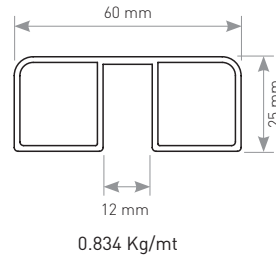

AK-5165

AK-5093

AK-5027K

Glass Model Railing
Camlı Model

Profile and Accessory Alternatives / Sistem Alternatifleri

ADJUSTABLE & STABLE HANDRAIL BRACKETS

HAREKETLİ ve SABİT MAFSALLAR

x3
BTS-VP4219
AK-5001
Adjustable Connector of Column to Handrail
Hareketli Mafsallı Yarım Ay Takım